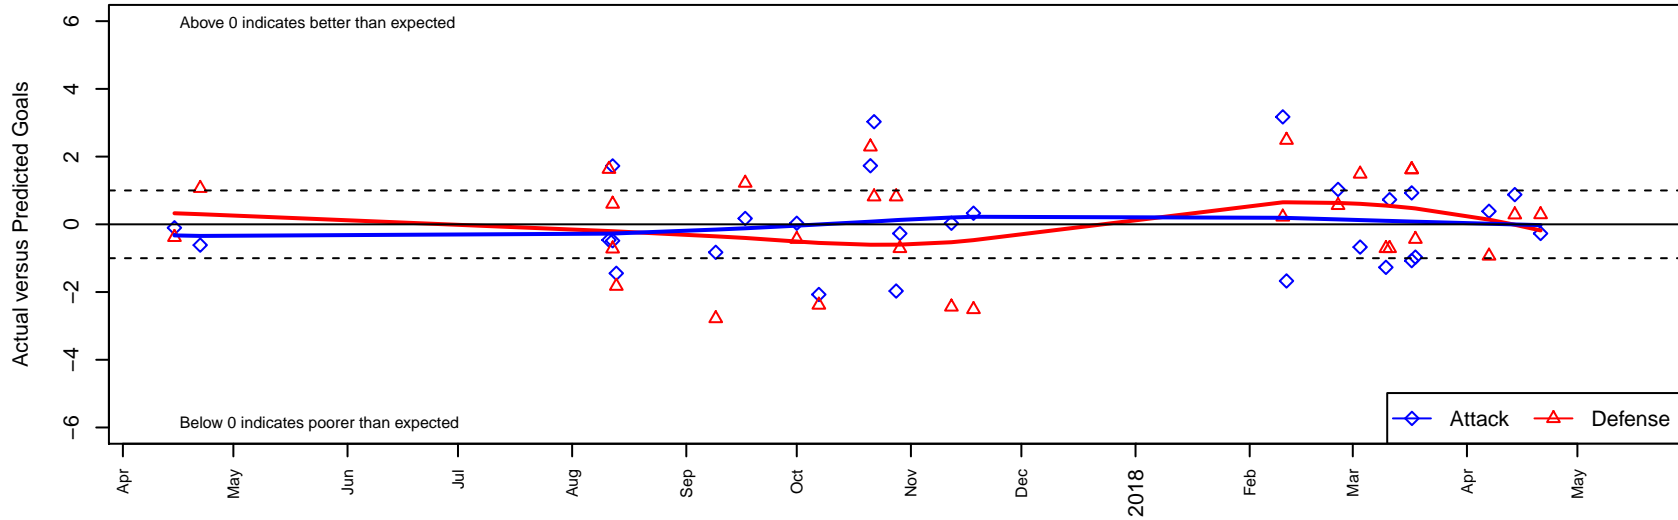

Spokane Sounders B B04

SSC Shadow
 Spokane, WA
 B04 total strength=1033
 attack=2.88 defense=1.74
 fall league = RCL B04 Div 4
 notes= Retan 2016

alt names used:
 Spokane Sounders B04B
 SPOKANE SOUNDERS B04B
 Spokane Sounders B04B

Venues played:
 2016 WYS Presidents Cup B04 Division 2
 2017 Les Schwab NW Cup U14 Challenge (Sil
 2017 RCL B04 Div 4
 2017 WYS Presidents Cup B04 Division 2

Spokane Sounders B B04
 Dots are actual minus expected GF (blue circles) and GA (red triangles).
 Blue line is smoothed change in attack strength. Red is smoothed change in defense strength.

**attack and defense variance (black dot)
relative to other teams
and top 10 in region**

**attack and defense rating
relative to others at age
and all opponents in last 13 months**

Performance relative to 13 month average