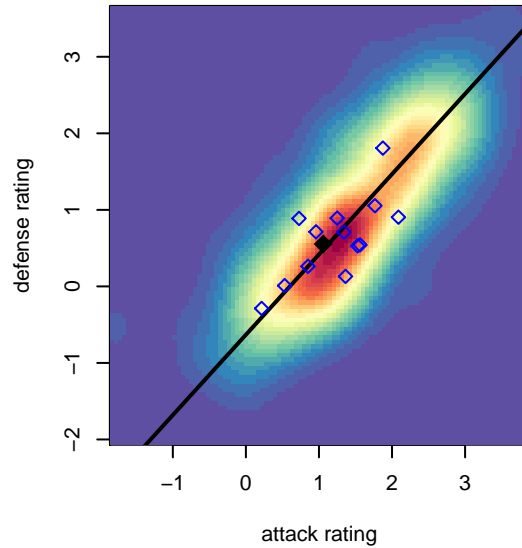

Spokane Sounders B B04

SSC Shadow
 Spokane, WA
 B04 total strength=1033
 attack=2.88 defense=1.74
 fall league = RCL B04 Div 4
 notes= Retan 2016

alt names used:
 Spokane Sounders B04B
 SPOKANE SOUNDERS B04B
 Spokane Sounders B04B

Venues played:
 2016 WYS Presidents Cup B04 Division 2
 2017 Les Schwab NW Cup U14 Challenge (Sil
 2017 RCL B04 Div 4
 2017 WYS Presidents Cup B04 Division 2

Spokane Sounders B B04
 Dots are actual minus expected GF (blue circles) and GA (red triangles).
 Blue line is smoothed change in attack strength. Red is smoothed change in defense strength.

**attack and defense variance (black dot)
relative to other teams
and top 10 in region**

**attack and defense rating
relative to others at age
and all opponents in last 13 months**

Performance relative to 13 month average