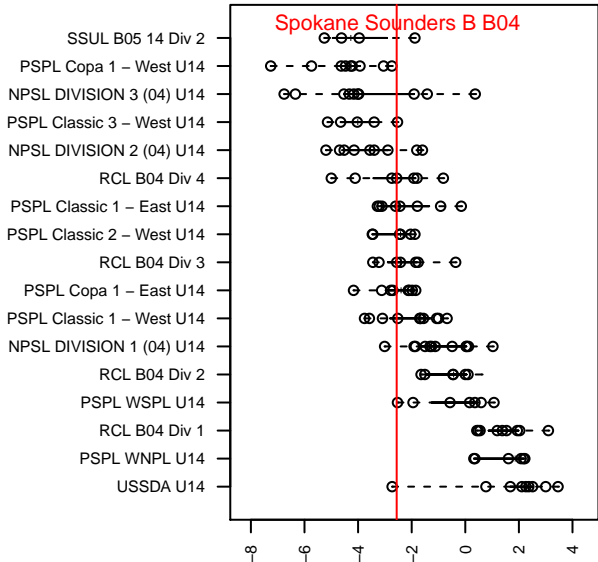

Spokane Sounders B B04

SSC Shadow
 Spokane, WA
 B04 total strength=1033
 attack=2.88 defense=1.74
 fall league = RCL B04 Div 4
 notes= Retan 2016

alt names used:
 Spokane Sounders B04B
 SPOKANE SOUNDERS B04B
 Spokane Sounders B04B

Venues played:
 2016 WYS Presidents Cup B04 Division 2
 2017 Les Schwab NW Cup U14 Challenge (Sil
 2017 RCL B04 Div 4
 2017 WYS Presidents Cup B04 Division 2

Spokane Sounders B B04
 Dots are actual minus expected GF (blue circles) and GA (red triangles).
 Blue line is smoothed change in attack strength. Red is smoothed change in defense strength.

**attack and defense variance (black dot)
relative to other teams
and top 10 in region**

**attack and defense rating
relative to others at age
and all opponents in last 13 months**

Performance relative to 13 month average