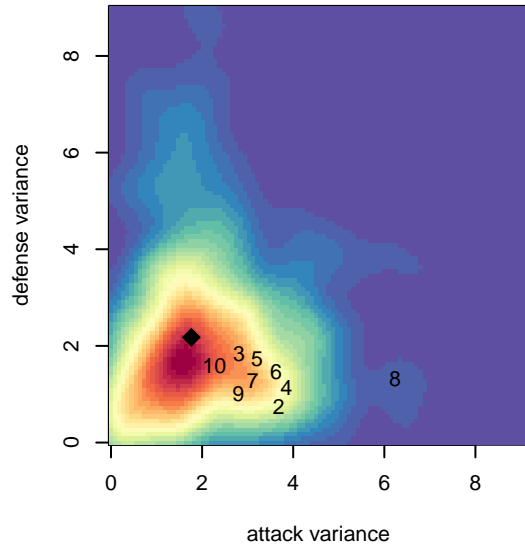

Spokane Sounders B B04

SSC Shadow
 Spokane, WA
 B04 total strength=1033
 attack=2.88 defense=1.74
 fall league = RCL B04 Div 4
 notes= Retan 2016

alt names used:
 Spokane Sounders B04B
 SPOKANE SOUNDERS B04B
 Spokane Sounders B04B

Venues played:
 2016 WYS Presidents Cup B04 Division 2
 2017 Les Schwab NW Cup U14 Challenge (Sil
 2017 RCL B04 Div 4
 2017 WYS Presidents Cup B04 Division 2

Spokane Sounders B B04
 Dots are actual minus expected GF (blue circles) and GA (red triangles).
 Blue line is smoothed change in attack strength. Red is smoothed change in defense strength.

**attack and defense variance (black dot)
relative to other teams
and top 10 in region**

**attack and defense rating
relative to others at age
and all opponents in last 13 months**

Performance relative to 13 month average